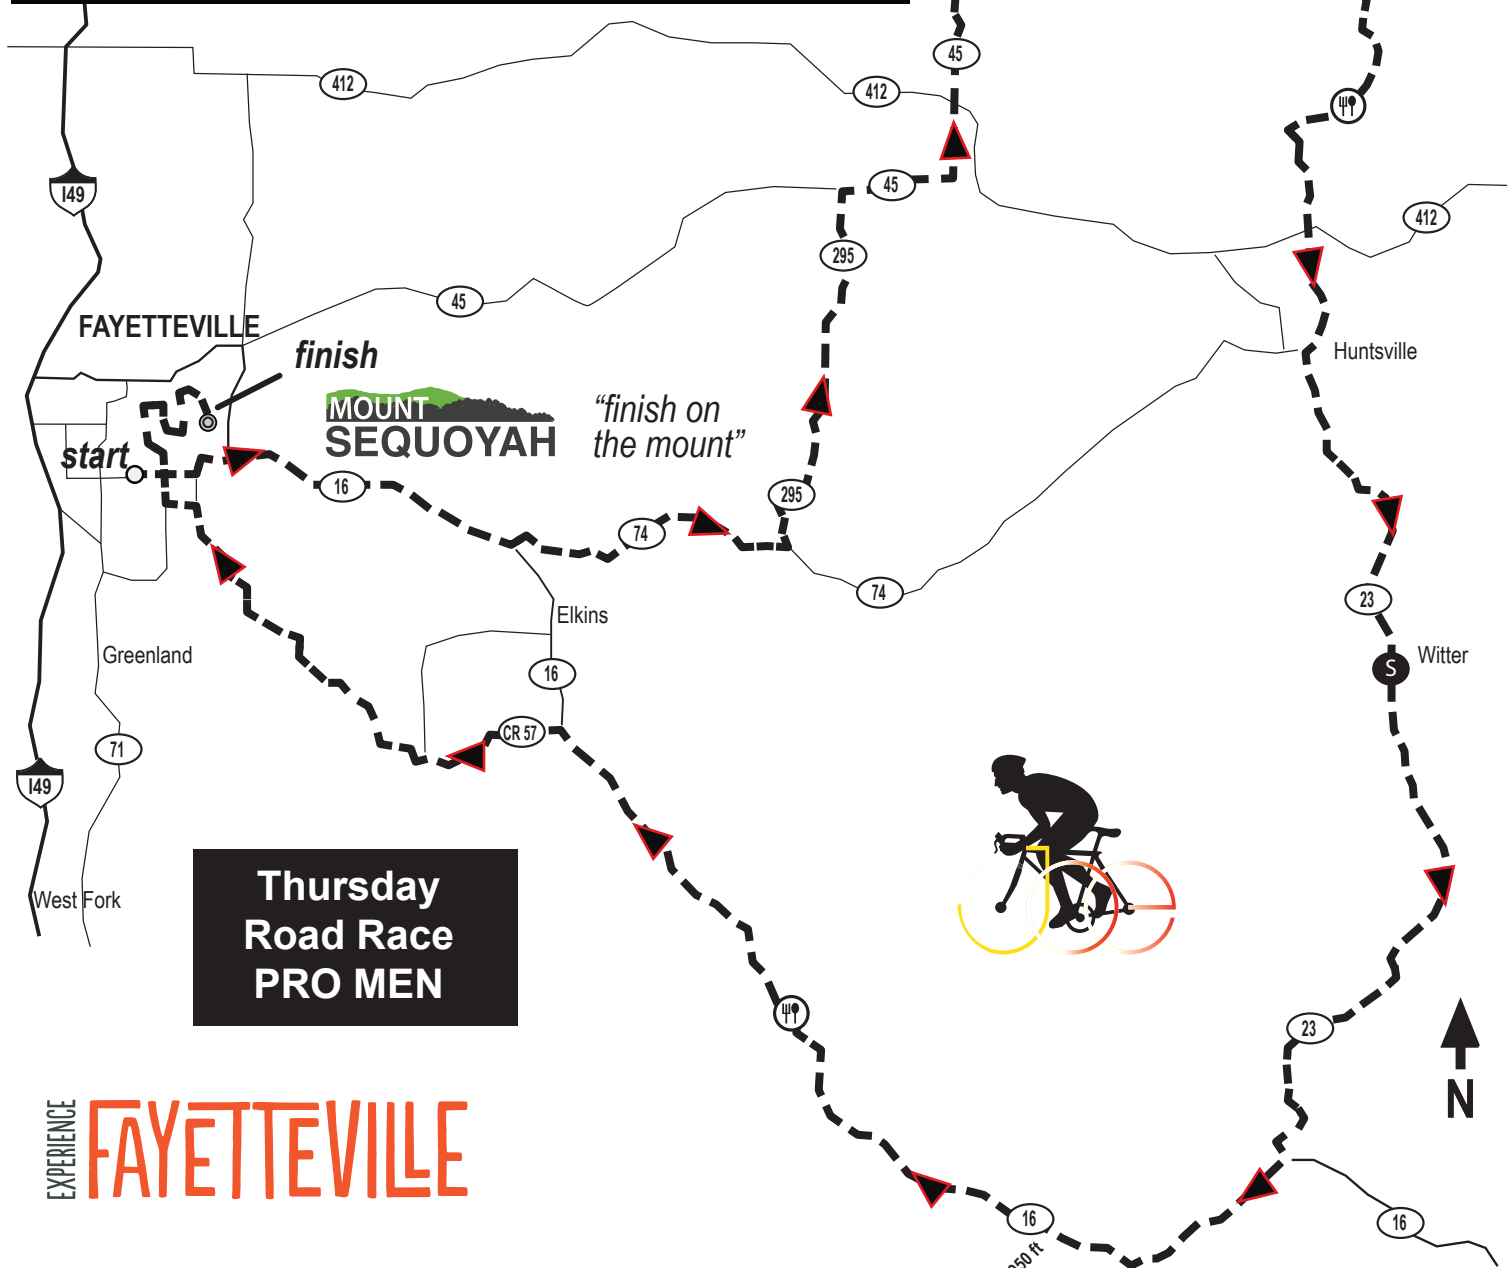

JOE MARTIN STAGE RACE

Thursday Road Race Pro Men

elevation profile - final 3 km

**Thursday
Road Race
PRO MEN**

EXPERIENCE **FAYETTEVILLE**