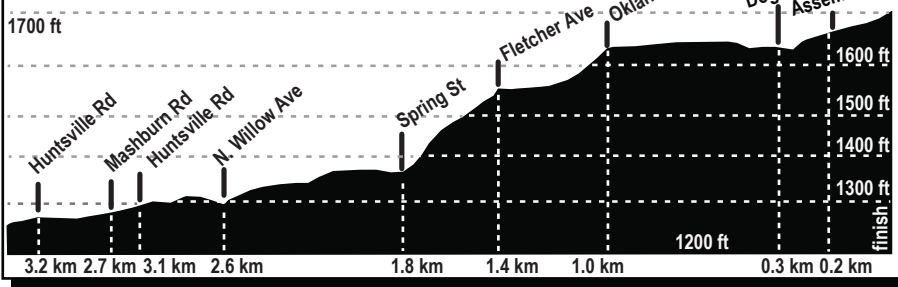

JOE MARTIN STAGE RACE

Thursday Road Race Pro Men

elevation profile - final 3 km

**Thursday
Road Race
PRO MEN**

EXPERIENCE **FAYETTEVILLE**