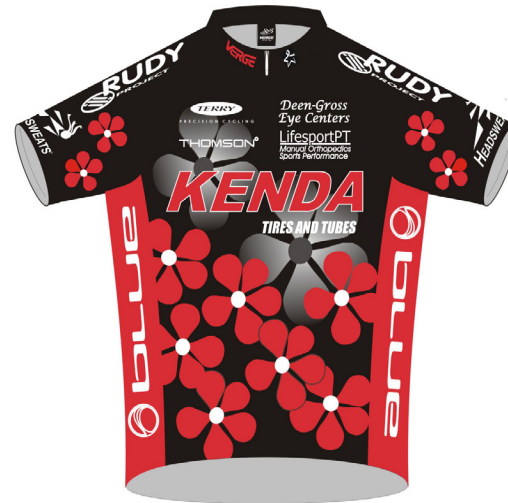

2007 Women's Pro 1,2

No jersey information from:

- America's Dairyland
- Target Women
- Team Revolution
- Vitesse Cycling
- Mercy Cycling
- Team Ultralink