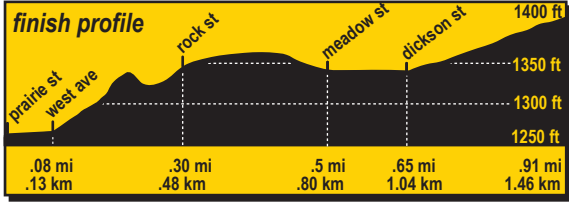

JOE MARTIN STAGE RACE

**PRO-ELITE
Women's Road Race
Friday- May 6th 2011**

Pro Men's Start
Wal-Mart Parking lot

Farmington

Prairie Grove

Fayetteville

Greenland

West Fork

Alma

Women's start

12.8 mi
20.6 km

15.4 mi
25 km

21.4 mi
34.5 km

21.7 mi
35.1 km

23.4 mi
38.3 km

34.4 mi
55.3 km

64 mi
103 km

Start Rudy Sprint Mountainburg Mount Gaylor Finish

course profile