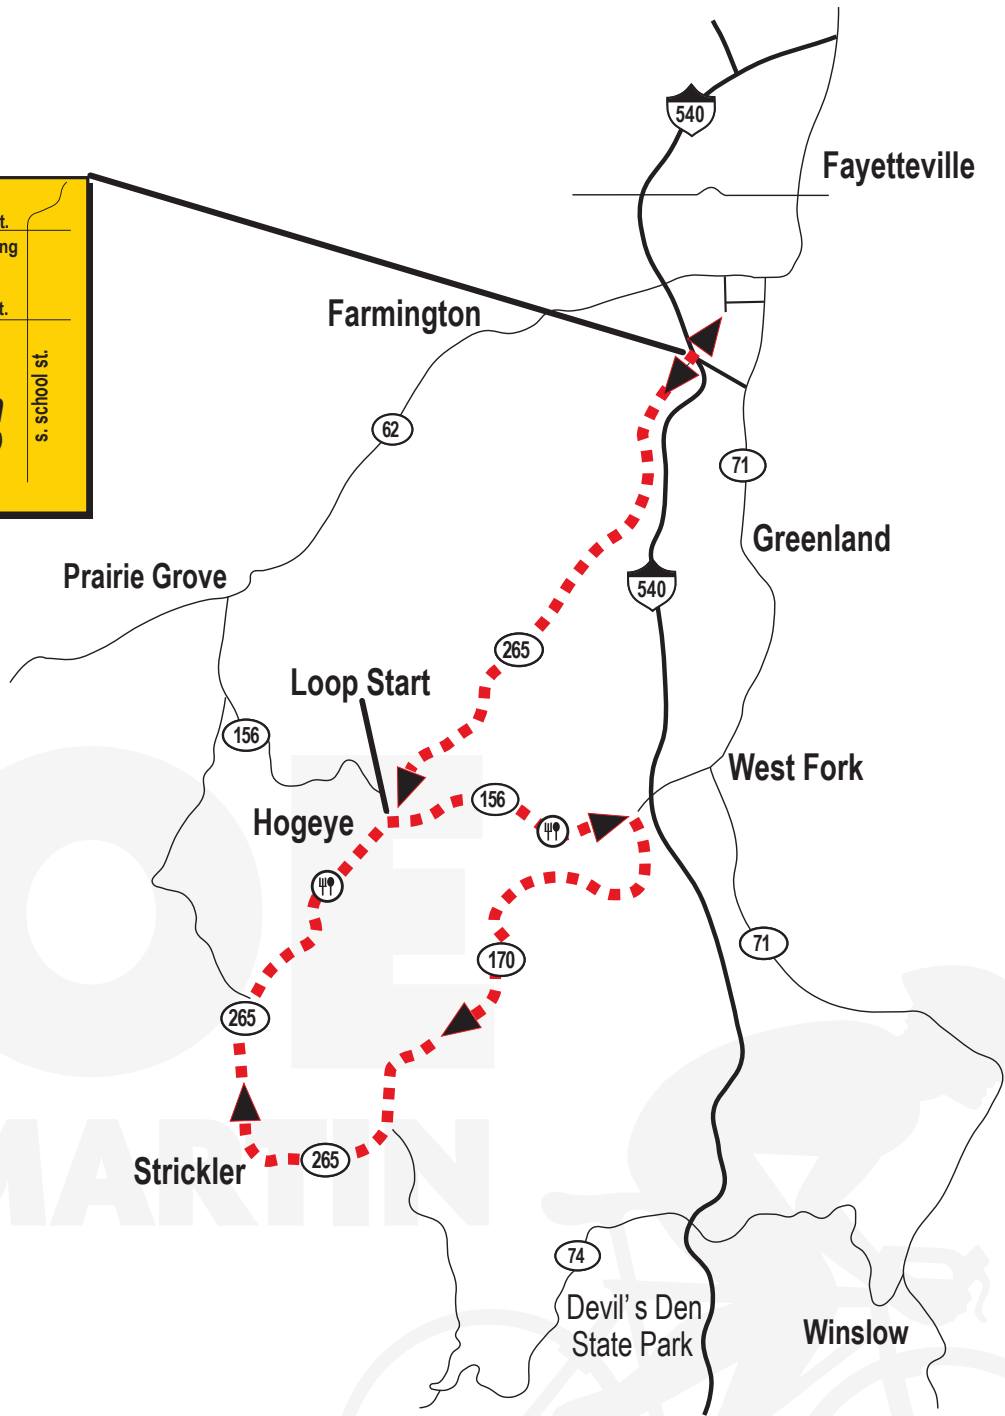

# JOE MARTIN STAGE RACE

## PRO- ELITE- USCF Road Race Saturday

Start      Loop Start      Pro Feed Zone      Right on Hwy 265N      Feed Zone      Loop End / Start      Finish