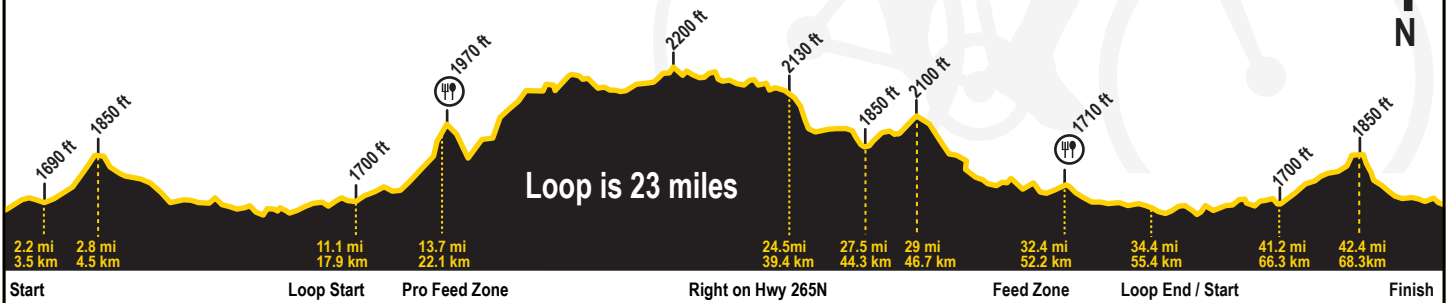

# JOE MARTIN STAGE RACE

## PRO- ELITE- USCF Road Race Saturday

Start      Loop Start      Pro Feed Zone      Right on Hwy 265N      Feed Zone      Loop End / Start      Finish