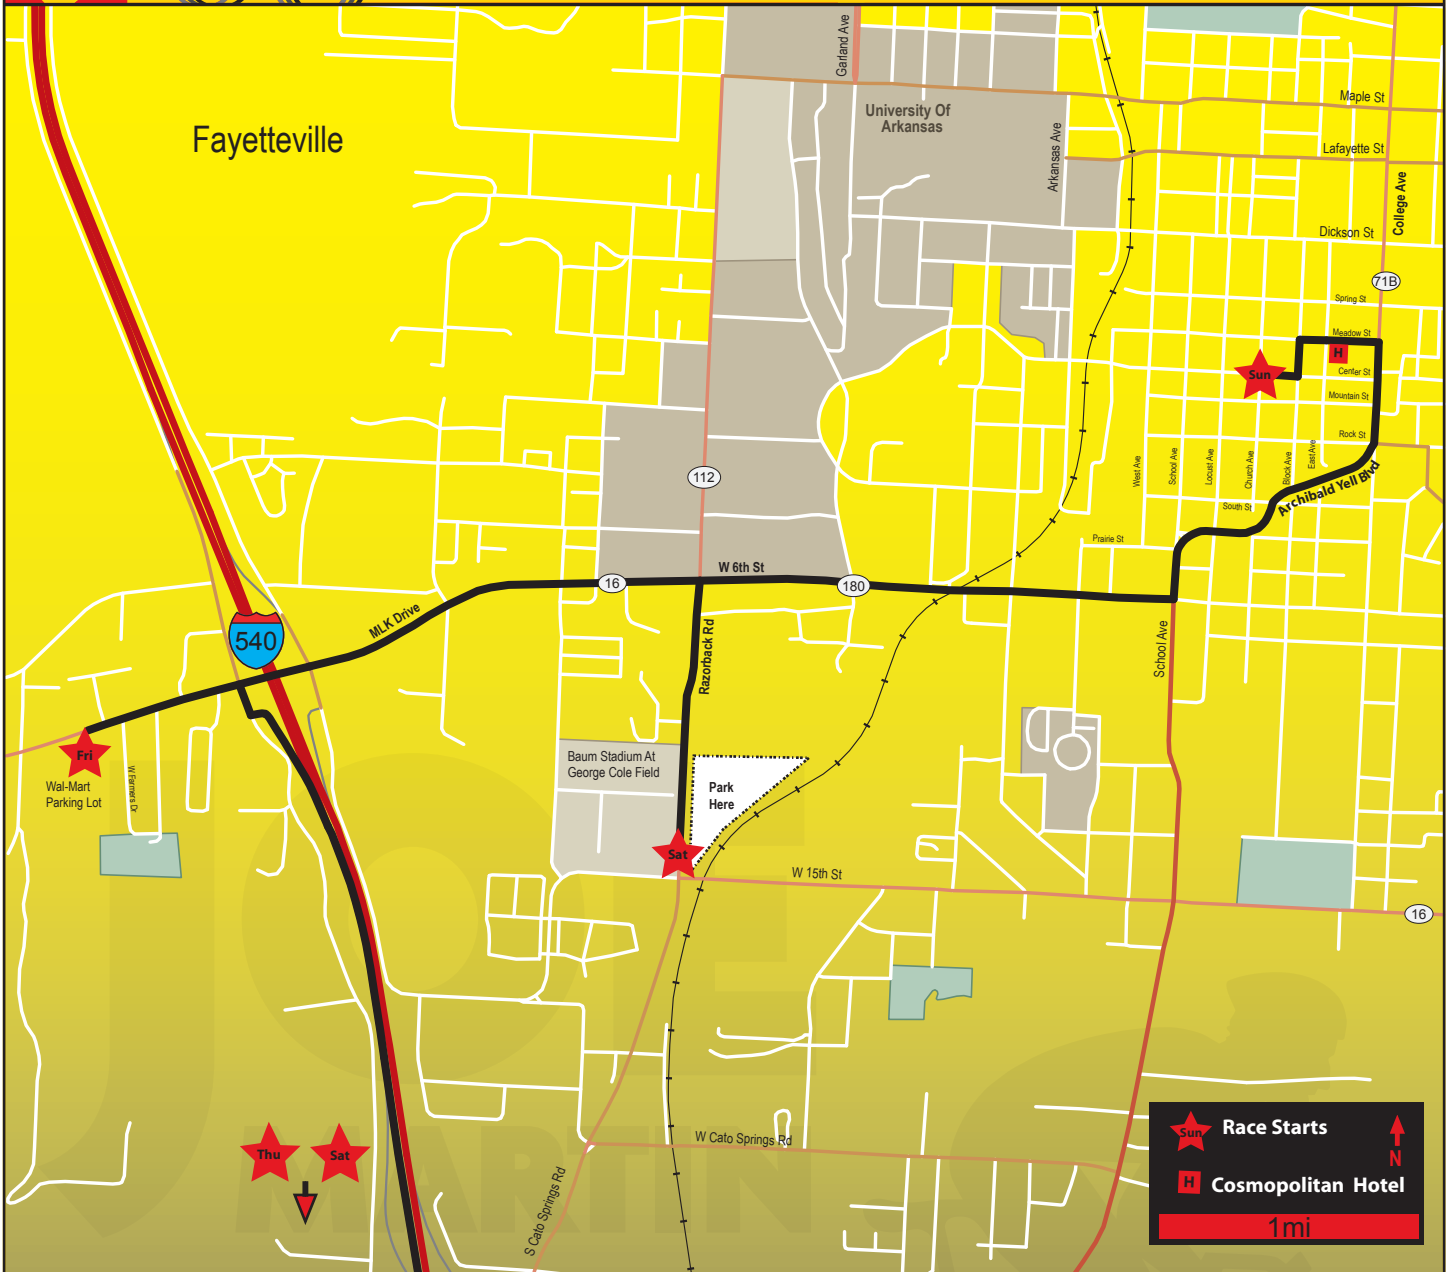

JOE MARTIN STAGE RACE

Directions to Race Starts from Cosmopolitan Hotel

Thursday Time Trial: Same directions as to Friday Race except turn onto Interstate 540 before the Wal~Mart and head south for 15 miles to Exit 45. Turn right on Hwy 74 and head west for almost 7 miles to Campground C in Devils Den State Park. Approximately 45 minute drive time.

Friday Men: Head east on Meadow St. for one block. Turn right on College Ave. and head south for .7 miles. Turn right on Sixth St. / MLK Drive and head west for 2.1 miles to Wal~Mart parking lot.

Friday Women: From Wal~Mart parking lot head west on Hwy 62 for 13 miles and turn left on Hwy 45. Continue south for 11 miles to Hwy 59. Turn left on Hwy 59 and head south for 25 miles to the Cedarville First Baptist Church Parking lot. Approximately 1 hour drive time.

Saturday AM Time Trial: Same directions as to Friday Race except turn onto Interstate 540 before the Wal~Mart and head south for 15 miles to Exit 45. Turn right on Hwy 74 and head west for almost 7 miles to Campground C in Devils Den State Park. Approximately 45 minute drive time.

Saturday Road Race: Head east on Meadow St. for one block. Turn right on College Ave. and head south for .7 miles. Turn right on Sixth St. and head west for 1 mile. Turn left on Razorback Rd. Head south on Razorback road for .4 mile and turn left into the parking lot across from the baseball stadium