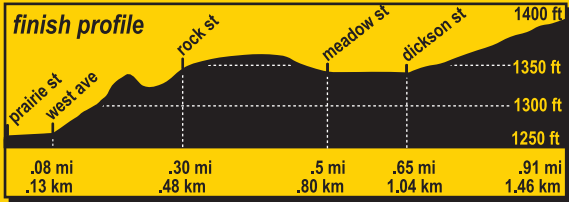

JOE MARTIN STAGE RACE

PRO-ELITE Women's Road Race Friday

Pro Men's Start
Wal-Mart Parking lot