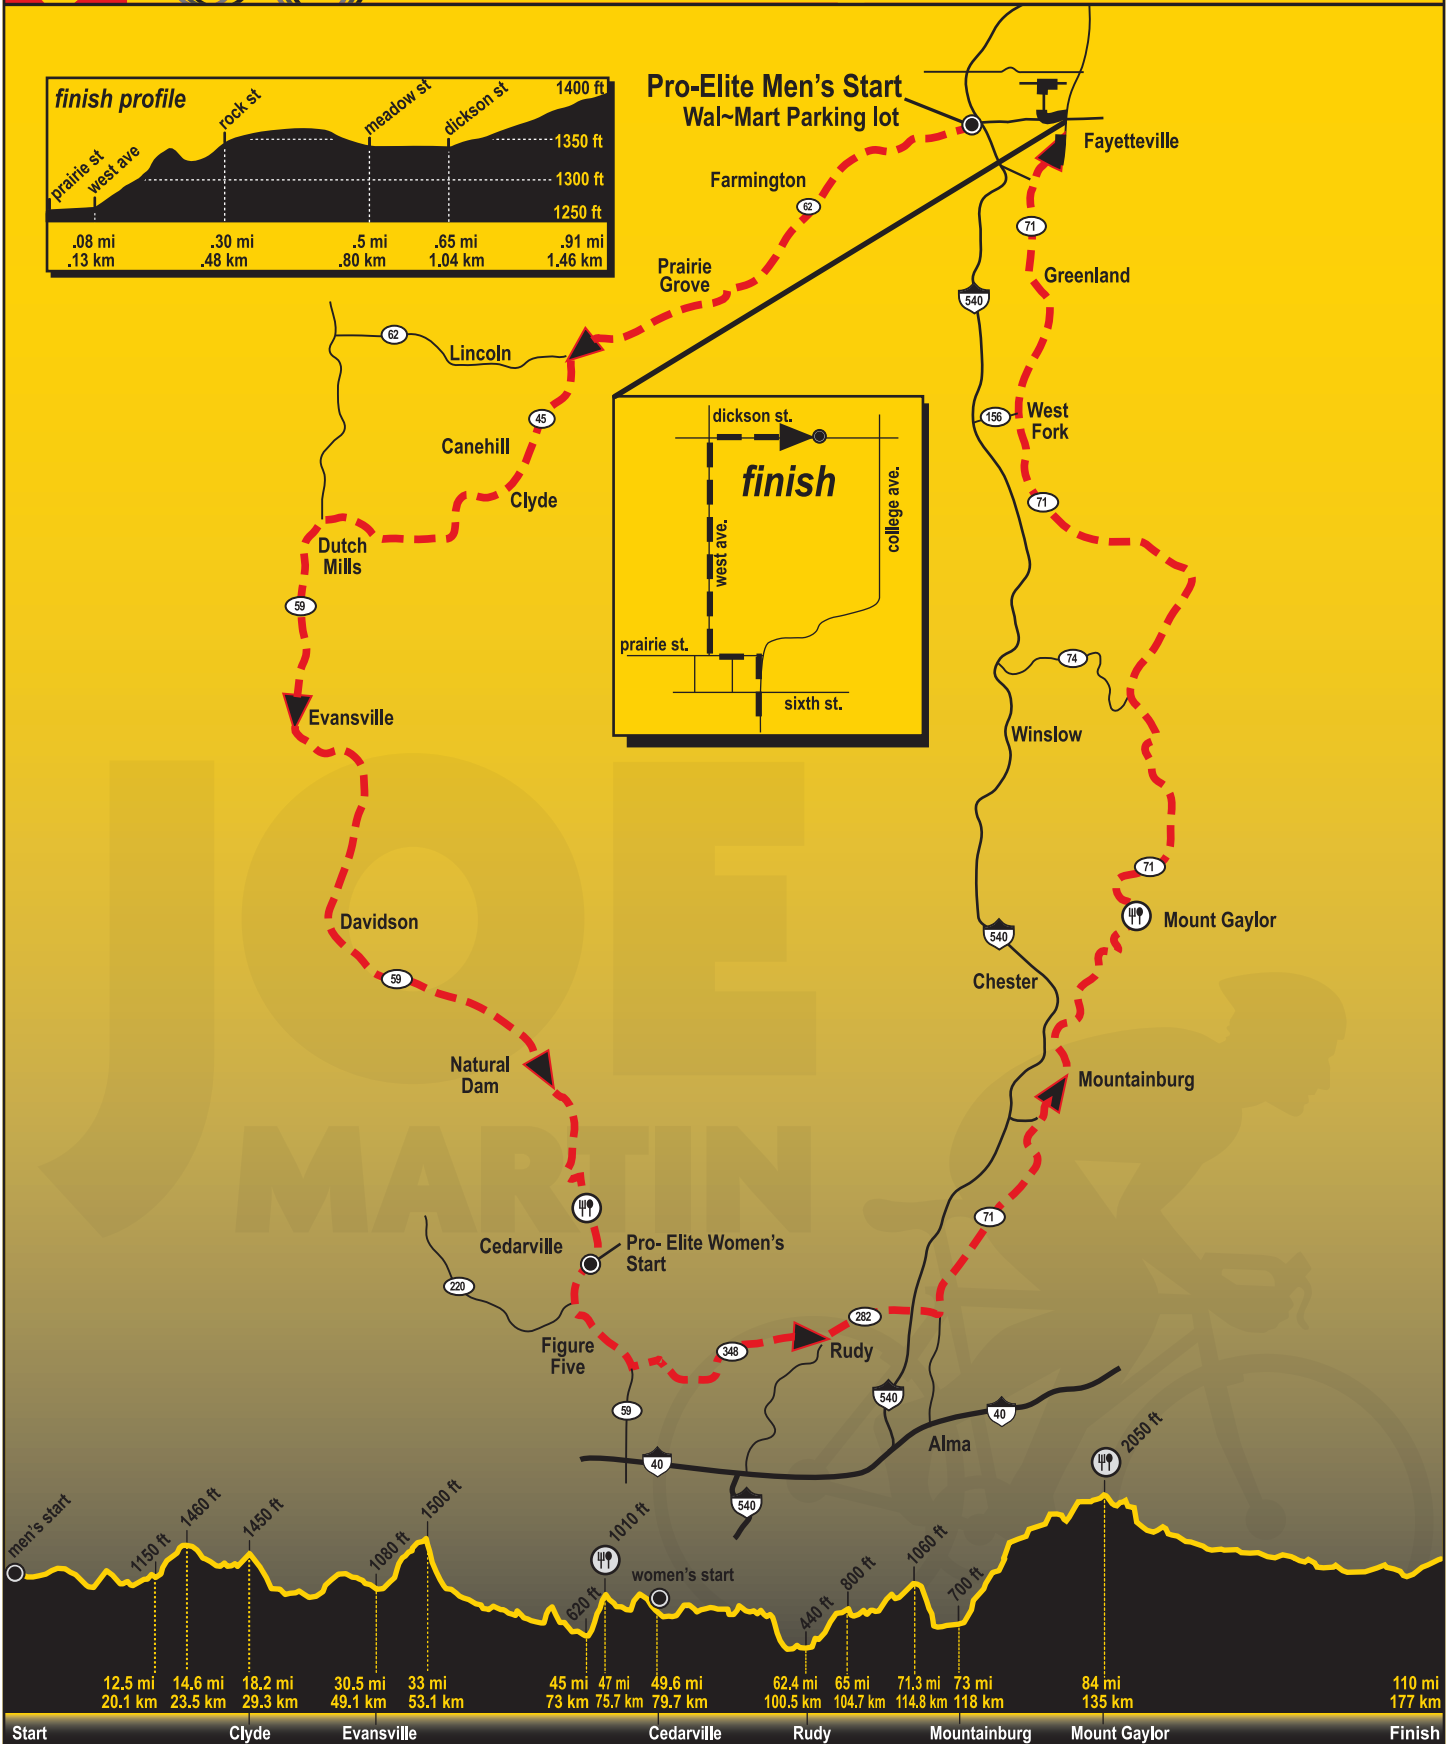

JOE MARTIN STAGE RACE

PRO-ELITE Men's Road Race Friday

Pro-Elite Men's Start
Wal-Mart Parking lot

Distance (mi)	Distance (km)	Distance (mi)	Distance (km)	Distance (mi)	Distance (km)	Distance (mi)	Distance (km)	Distance (mi)	Distance (km)	Distance (mi)	Distance (km)	Distance (mi)	Distance (km)
12.5	20.1	14.6	23.5	18.2	29.3	30.5	49.1	33	53.1	45	73	47	75.7
										49.6	79.7	62.4	100.5
										65	104.7	71.3	114.8
										73	118	84	135
										110	177		