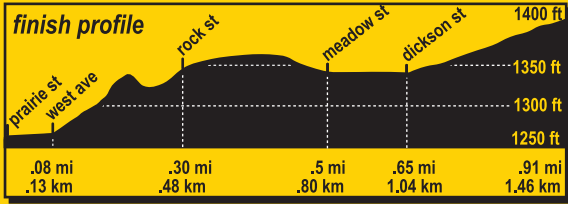

JOE MARTIN STAGE RACE

PRO-ELITE Men's Road Race Friday

Pro-Elite Men's Start
Wal-Mart Parking lot

Distance (mi)	Distance (km)	Distance (mi)	Distance (km)	Distance (mi)	Distance (km)	Distance (mi)	Distance (km)	Distance (mi)	Distance (km)	Distance (mi)	Distance (km)	Distance (mi)	Distance (km)
12.5	20.1	14.6	23.5	18.2	29.3	30.5	49.1	33	53.1	45	73	47	75.7
										49.6	79.7	62.4	100.5
										65	104.7	71.3	114.8
										73	118	84	135
										110	177		