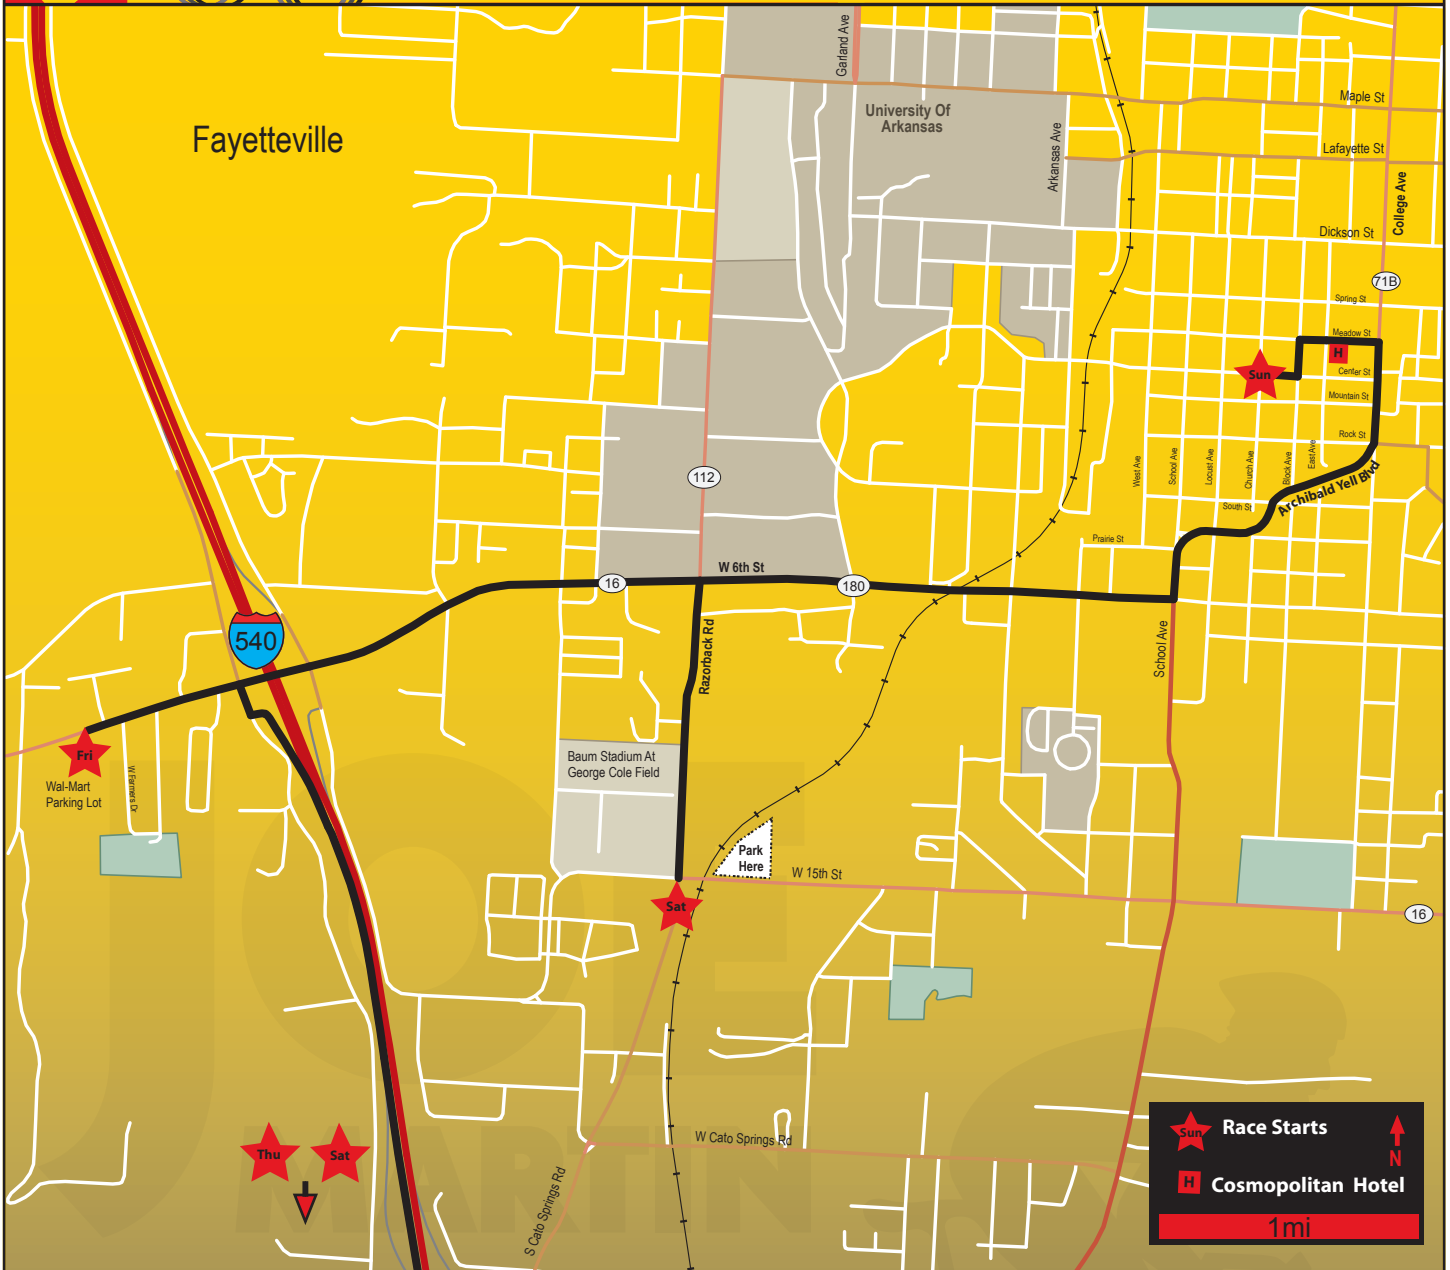

JOE MARTIN STAGE RACE

Directions to Race Starts May 7 - 10th 2009

Thursday Time Trial: Same directions as to Friday Race except turn onto Interstate 540 before the Wal~Mart and head south for 15 miles to Exit 45. Turn right on Hwy 74 and head west for almost 7 miles to Campground C in Devils Den State Pak.

Friday Men: Head east on Meadow St. for one block. Turn right on College Ave. and head south for .7 miles. Turn right on Sixth St. and head west for 2.1 miles to Wal~Mart parking lot.

Friday Women: From Wal~Mart parking lot head west on Hwy 62 for 13 miles and turn left on Hwy 45. Continue south for 11 miles to Hwy 59. Turn left on Hwy 59 and head south for 25 miles to the Cedarville First Baptist Church Parking lot. appr.1 hour.

Saturday PM Road Race: Head east on Meadow St. for one block. Turn right on College Ave. and head south for .7 miles. Turn right on Sixth St. and head west for 1 mile. Turn left on Razorback Rd. Head south on Razorback road for .5 mile and turn left at the stop sign. Cross over the railroad tracks and take a left into the parking lot.

Saturday AM Time Trial: Same directions as to Friday Race except turn onto Interstate 540 before the Wal~Mart and head south for 15 miles to Exit 45. Turn right on Hwy 74 and head west for almost 7 miles to Campground C in Devils Den State Pak.